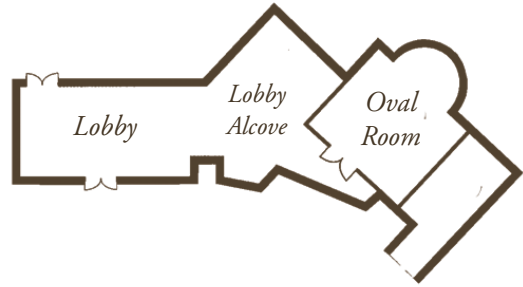

Meeting Room Layouts

Church Landing