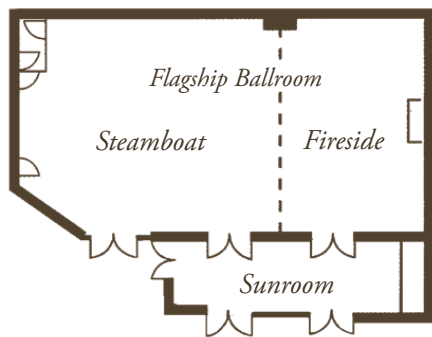

Chase House